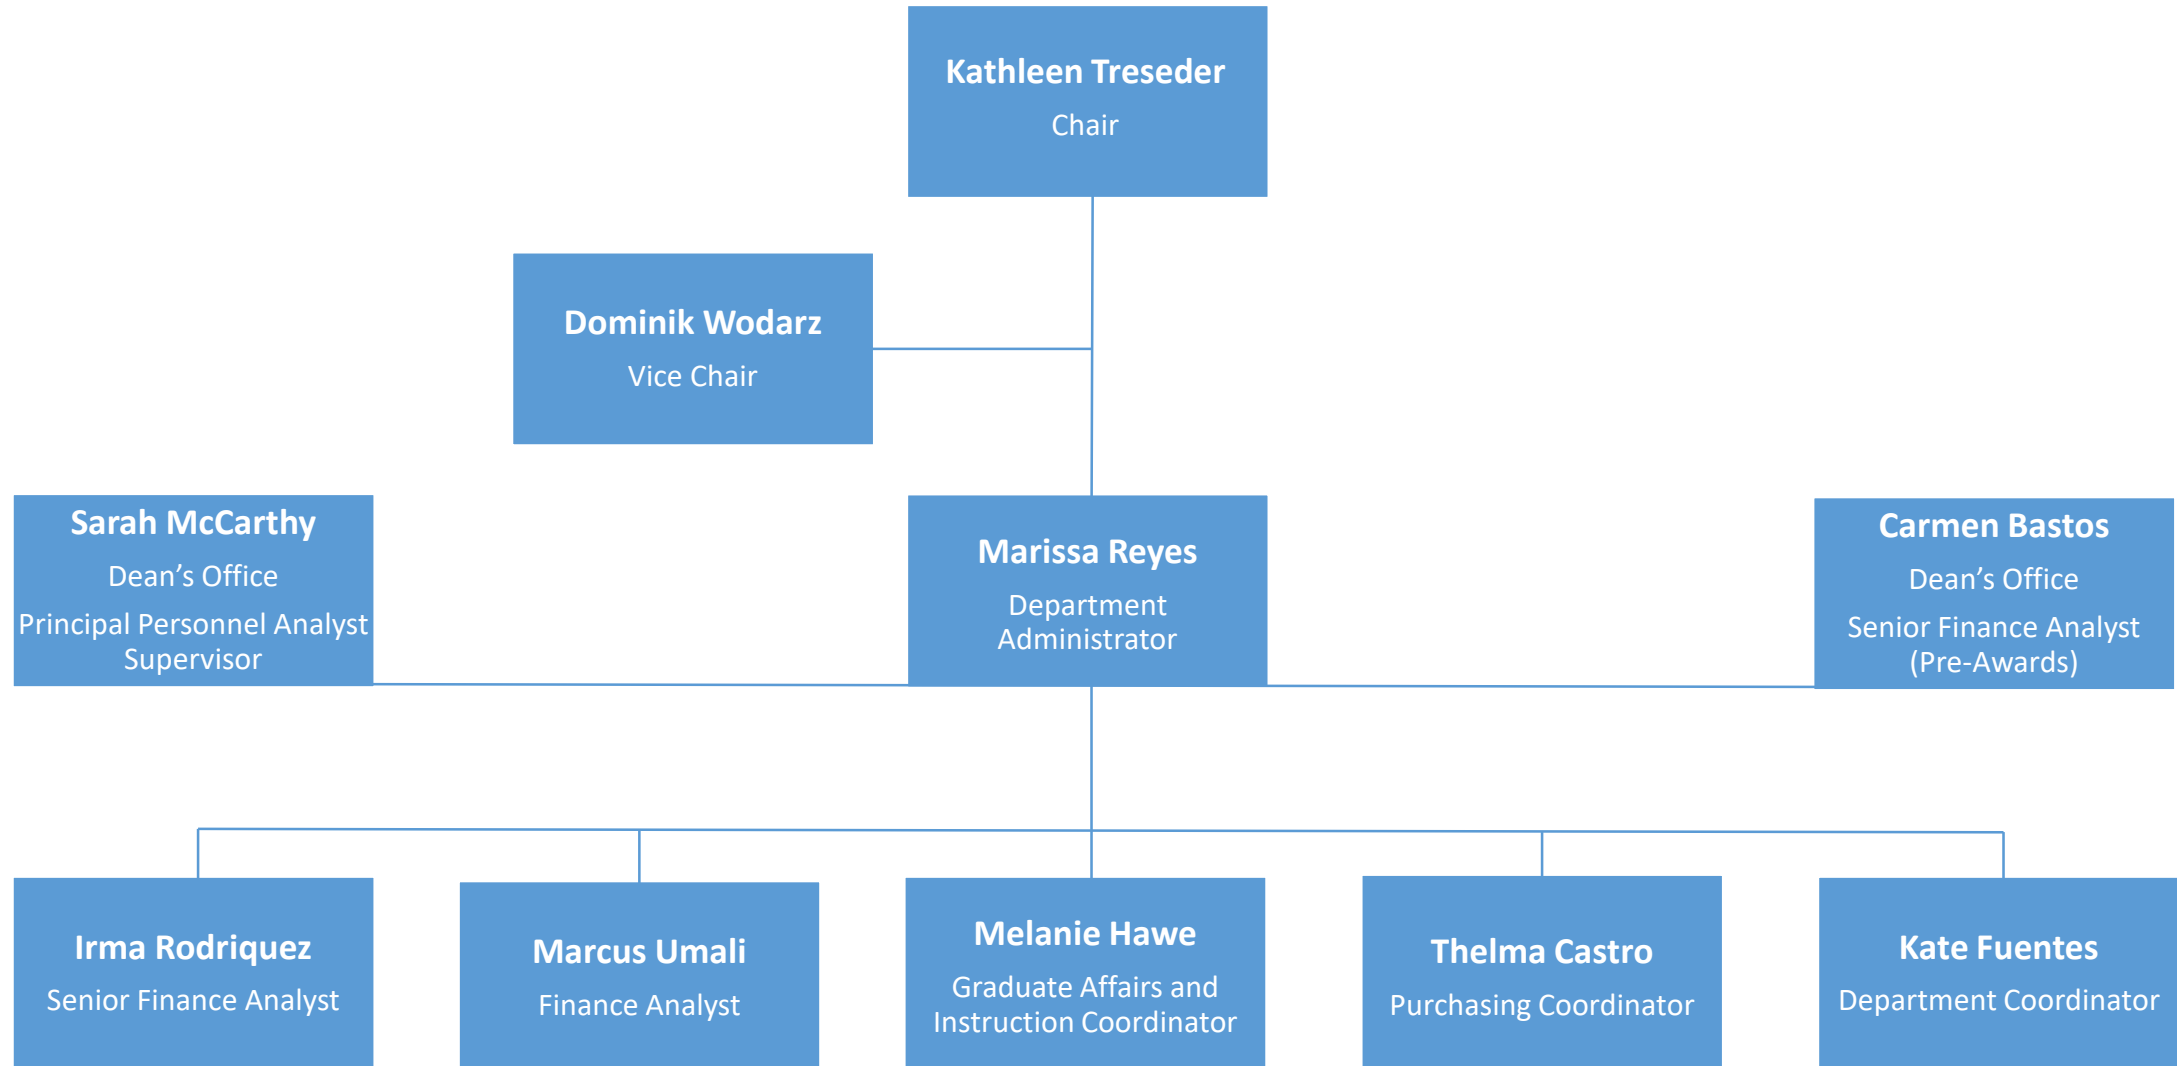

DEPARTMENT OF ECOLOGY AND EVOLUTIONARY BIOLOGY ADMINISTRATIVE ORGANIZATIONAL CHART

NOTE: Rodrigo Aguayo (temporary Front Office staff) through April 2018.