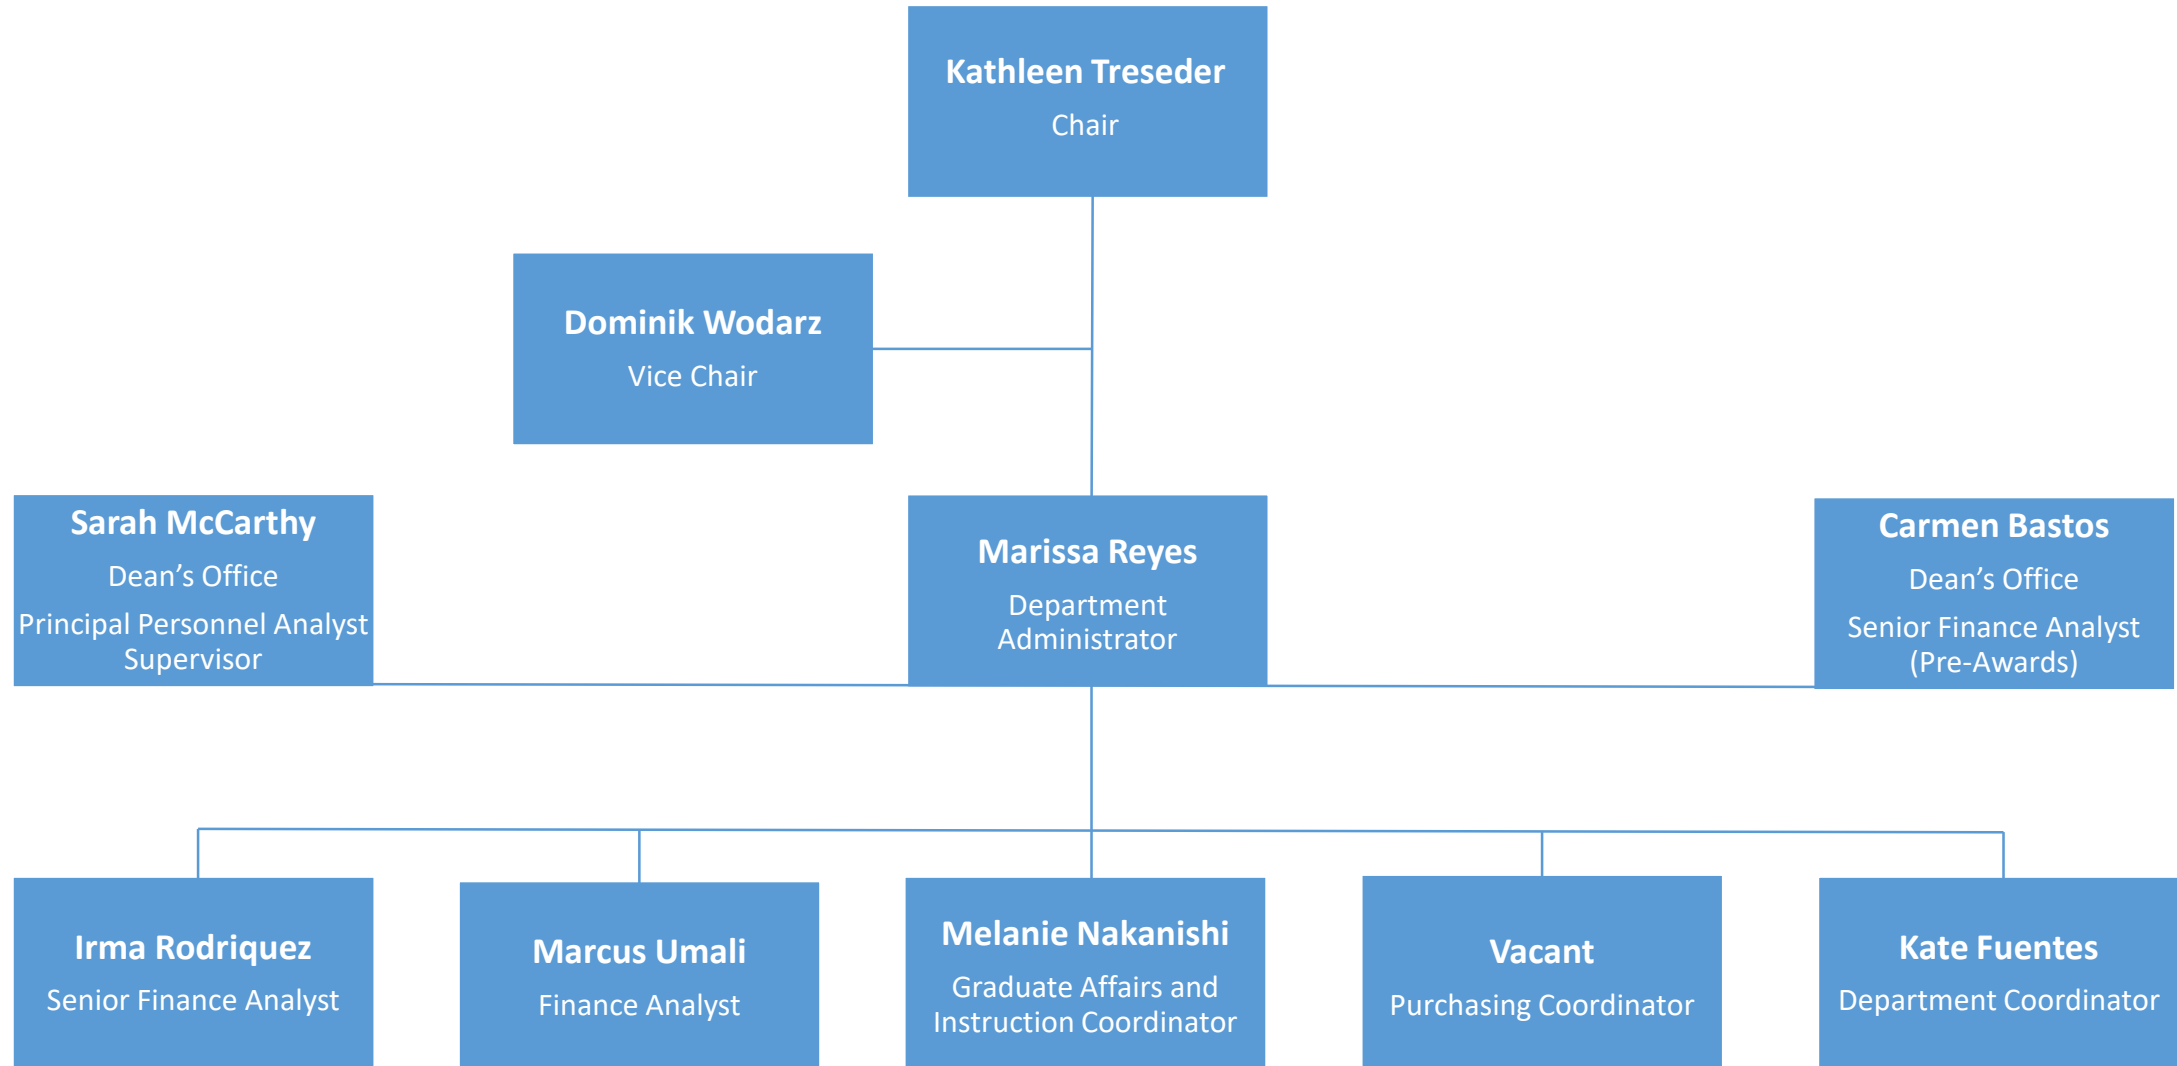

DEPARTMENT OF ECOLOGY AND EVOLUTIONARY BIOLOGY ADMINISTRATIVE ORGANIZATIONAL CHART

NOTE: Rodrigo Aguayo (temporary Front Office staff) through June 2018.