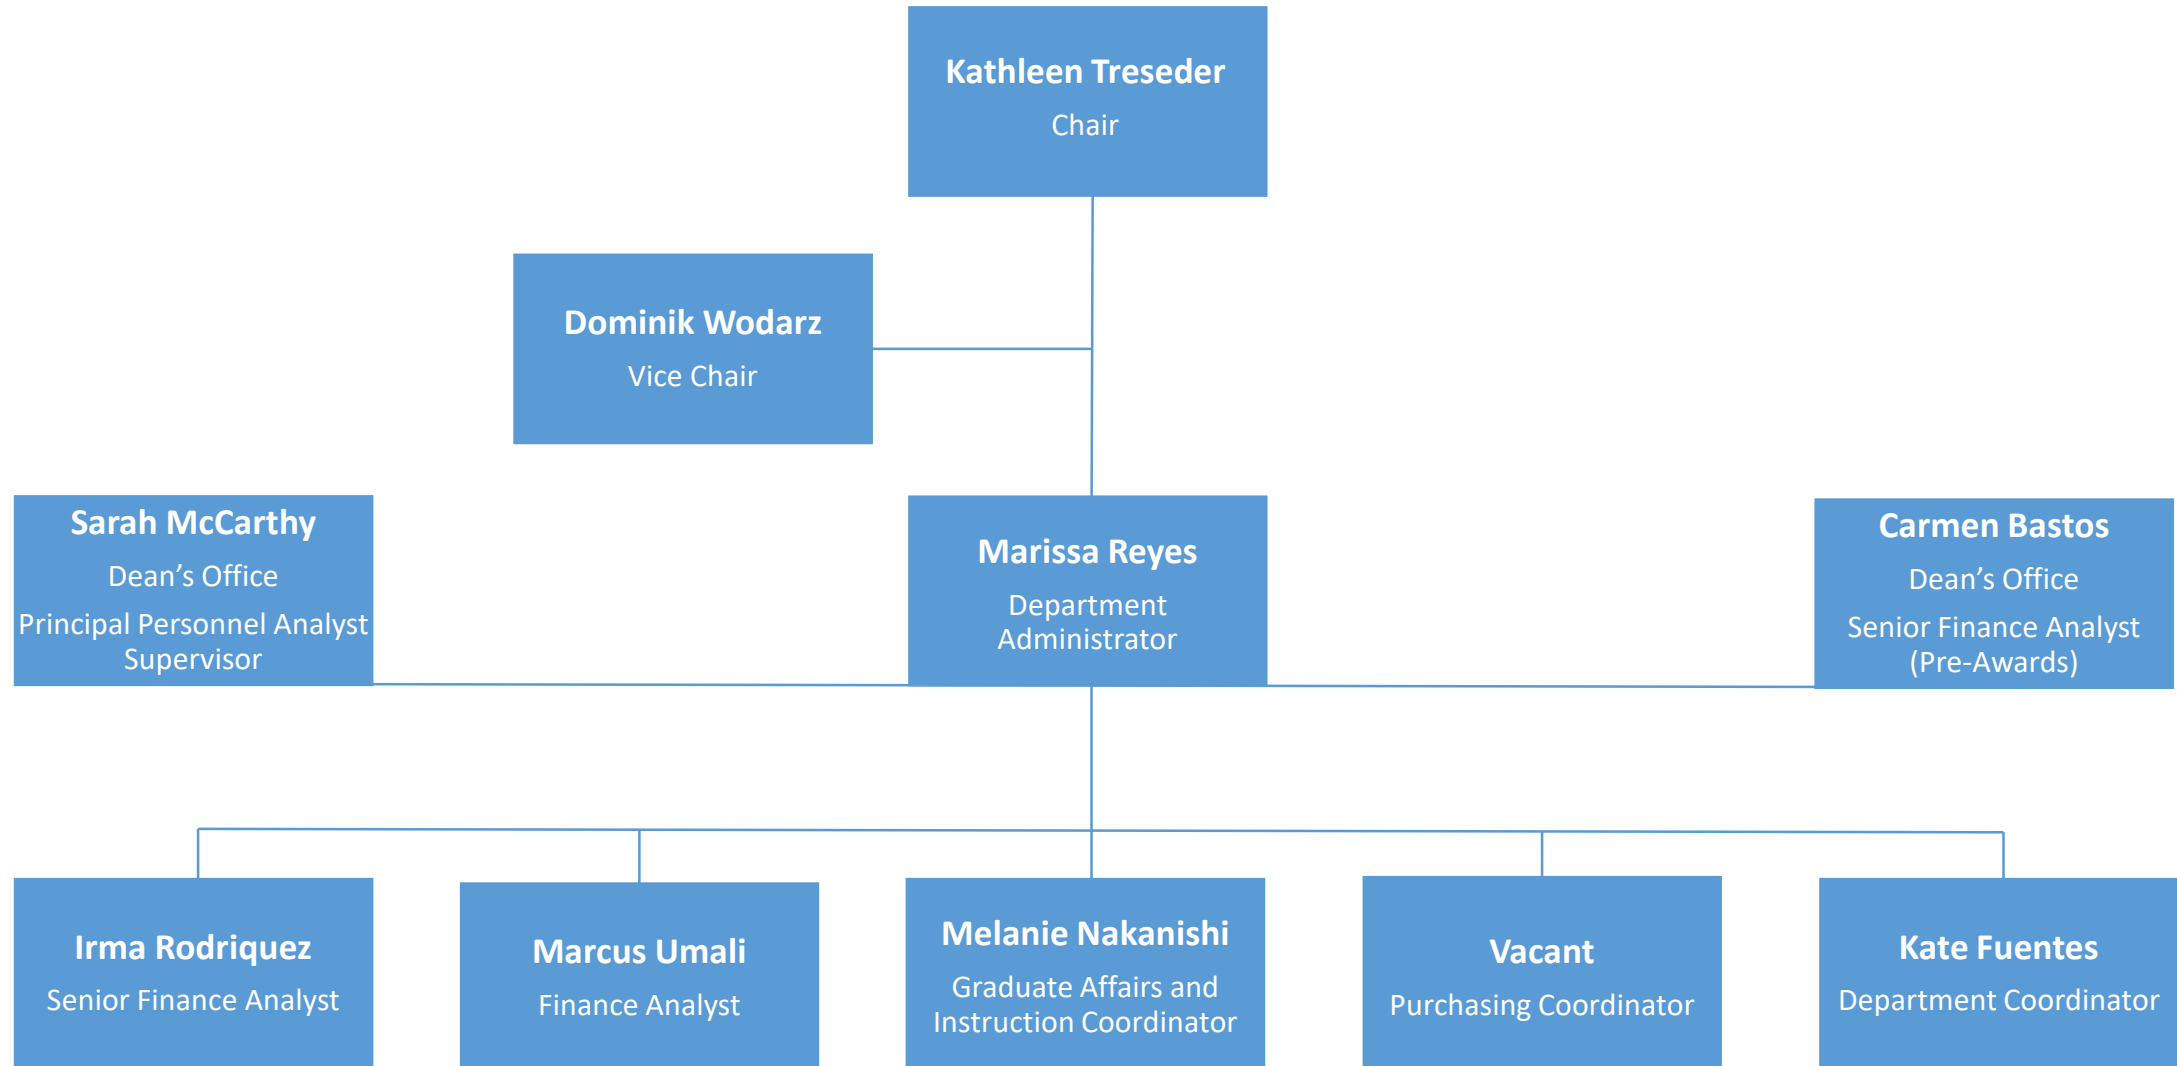

# DEPARTMENT OF ECOLOGY AND EVOLUTIONARY BIOLOGY ADMINISTRATIVE ORGANIZATIONAL CHART

**NOTE: Rodrigo Aguayo (temporary Front Office staff) through June 2018.**